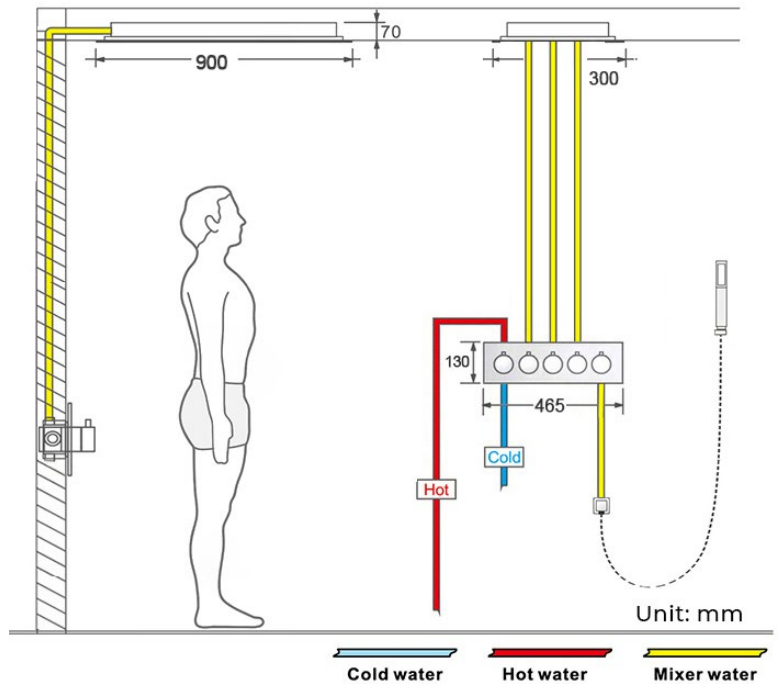

TOUCH PANEL CONTROLLED THERMOSTATIC RECESSED CEILING MOUNT SMART MUSICAL LED RAINFALL WATERFALL SHOWER SYSTEM WITH HAND SHOWER SPECIFICATIONS

- Shower Panel /Hose Material: 304 Stainless Steel
- Shower Head Size: 900*300 mm
- Shower Mixer Material: Brass
- Concealed Mixer Size: 465*130 mm
- Showerheads Install: Embedded Ceiling Mounted
- Concealed Mixer Install: Wall-Mounted
- LED Shower Head Functions: Rainfall, Waterfall, Water Column
- Water Pressure: 0.3 MPA
- Water Flow: 16L/min~28L/min
- Hand Shower/ Shower holder Material: Brass
- Shower Accessories Material: Brass
- LED Light: Need to Connect Power
- LED Light Color: 64 Color
- Shower Hose Length: 1.5M
- AC: 100-265V 50/60Hz

Touch Panel Control

- Turn On/Off Control
- MANUAL MODE**
Total 64 colors
- Auto mode setting**
- AUTO MODE**
Total 11 Auto mode
- Set the speed of color change, fast/slow

All dimensions and specifications are nominal and may vary. Use actual products for accuracy in critical situations.

Shower Mixer

All functions can be used at the same time.

Spin button change water flow size.

Thread have G 1/2" and NPT 1/2"

Spout

Hand Shower

Flow Rate: 2.0 GPM / 7.6 LPM

38°C
Thermostatic Control

Main body
Brass casting body

Embedded Depth: 60mm

Brushed gold

Product shown is only for installation display purpose

Shower Mixer Connections

Unit: mm

Cold water Hot water Mixer water