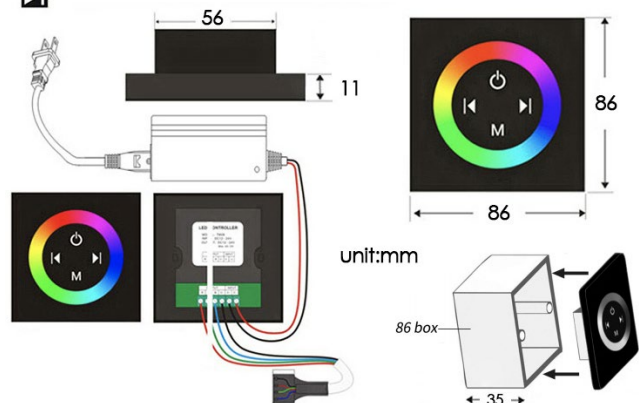

TOUCH PANEL CONTROLLED THERMOSTATIC RECESSED CEILING MOUNT SMART MUSICAL LED RAINFALL WATERFALL SHOWER SYSTEM WITH HAND SHOWER SPECIFICATIONS

- Shower Panel /Hose Material: 304 Stainless Steel
- Shower Head Size: 900*300 mm
- Shower Mixer Material: Brass
- Concealed Mixer Size: 465*130 mm
- Showerheads Install: Embedded Ceiling Mounted
- Concealed Mixer Install: Wall-Mounted
- LED Shower Head Functions: Rainfall, Waterfall, Water Column
- Water Pressure: 0.3 MPA
- Water Flow: 16L/min~28L/min
- Hand Shower/ Shower holder Material: Brass
- Shower Accessories Material: Brass
- LED Light: Need to Connect Power
- LED Light Color: 64 Color
- Shower Hose Length: 1.5M
- AC: 100-265V 50/60Hz

Touch Panel Control

- Turn On/Off Control
- MANUAL MODE**
Total 64 colors
- Auto mode setting**
- AUTO MODE**
Total 11 Auto mode
- Set the speed of color change, fast/slow

All dimensions and specifications are nominal and may vary. Use actual products for accuracy in critical situations.

Shower Mixer

All functions can be used at the same time.

Spin button change water flow size.

Thread have G 1/2" and NPT 1/2"

Spout

Hand Shower

Flow Rate: 2.0 GPM / 7.6 LPM

38°C
Thermostatic Control

Main body
Brass casting body

Embedded Depth: 60mm

Brushed gold

Product shown is only for installation display purpose

Shower Mixer Connections

Unit: mm

Cold water Hot water Mixer water