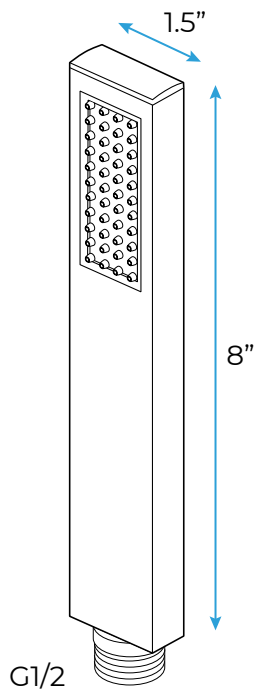

TOUCH PANEL CONTROLLED THERMOSTATIC RECESSED CEILING MOUNT SMART MUSICAL LED RAINFALL WATERFALL SHOWER SYSTEM WITH HAND SHOWER SPECIFICATIONS

- Shower Panel /Hose Material: 304 Stainless Steel
- Shower Head Size: 900*300 mm
- Shower Mixer Material: Brass
- Concealed Mixer Size: 465*130 mm
- Showerheads Install: Embedded Ceiling Mounted
- Concealed Mixer Install: Wall-Mounted
- LED Shower Head Functions: Rainfall, Waterfall, Water Column
- Water Pressure: 0.3 MPA
- Water Flow: 16L/min~28L/min
- Hand Shower/ Shower holder Material: Brass
- Shower Accessories Material: Brass
- LED Light: Need to Connect Power
- LED Light Color: 64 Color
- Shower Hose Length: 1.5M
- AC: 100-265V 50/60Hz

Shower Mixer

All functions can be used at the same time.

Spin button change water flow size.

Thread have G 1/2" and NPT 1/2"

Spout

Hand Shower

Flow Rate: 2.0 GPM / 7.6 LPM

38°C
Thermostatic Control

Main body
Brass casting body

Embedded Depth: 60mm

Brushed gold

Product shown is only for installation display purpose

Shower Mixer Connections

Unit: mm

Cold water Hot water Mixer water