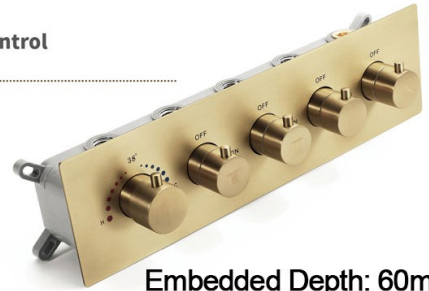

TOUCH PANEL CONTROLLED THERMOSTATIC RECESSED CEILING MOUNT SMART MUSICAL LED RAINFALL WATERFALL SHOWER SYSTEM WITH HAND SHOWER SPECIFICATIONS

- Shower Panel /Hose Material: 304 Stainless Steel
- Shower Head Size: 900*300 mm
- Shower Mixer Material: Brass
- Concealed Mixer Size: 465*130 mm
- Showerheads Install: Embedded Ceiling Mounted
- Concealed Mixer Install: Wall-Mounted
- LED Shower Head Functions: Rainfall, Waterfall, Water Column
- Water Pressure: 0.3 MPA
- Water Flow: 16L/min~28L/min
- Hand Shower/ Shower holder Material: Brass
- Shower Accessories Material: Brass
- LED Light: Need to Connect Power
- LED Light Color: 64 Color
- Shower Hose Length: 1.5M
- AC: 100-265V 50/60Hz

Touch Panel Control

- Turn On/Off Control
- MANUAL MODE**
Total 64 colors
- Auto mode setting**
- AUTO MODE**
Total 11 Auto mode
- Set the speed of color change, fast/slow

All dimensions and specifications are nominal and may vary. Use actual products for accuracy in critical situations.

Shower Mixer

All functions can be used at the same time.

Spin button change water flow size.

Thread have G 1/2" and NPT 1/2"

Spout

Hand Shower

Flow Rate: 2.0 GPM / 7.6 LPM

38°C
Thermostatic Control

Main body
Brass casting body

Embedded Depth: 60mm

Brushed gold

Product shown is only for installation display purpose

Shower Mixer Connections

Unit: mm

Cold water Hot water Mixer water