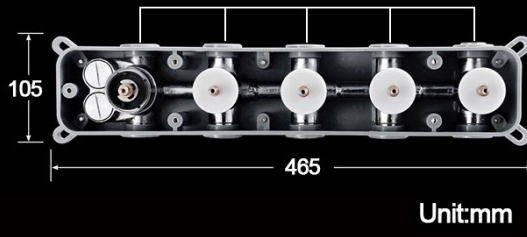

TOUCH PANEL CONTROLLED THERMOSTATIC RECESSED CEILING MOUNT SMART MUSICAL LED RAINFALL WATERFALL SHOWER SYSTEM WITH HAND SHOWER SPECIFICATIONS

- Shower Panel /Hose Material: 304 Stainless Steel
- Shower Head Size: 900*300 mm
- Shower Mixer Material: Brass
- Concealed Mixer Size: 465*130 mm
- Showerheads Install: Embedded Ceiling Mounted
- Concealed Mixer Install: Wall-Mounted
- LED Shower Head Functions: Rainfall, Waterfall, Water Column
- Water Pressure: 0.3 MPA
- Water Flow: 16L/min~28L/min
- Hand Shower/ Shower holder Material: Brass
- Shower Accessories Material: Brass
- LED Light: Need to Connect Power
- LED Light Color: 64 Color
- Shower Hose Length: 1.5M
- AC: 100-265V 50/60Hz

Touch Panel Control

- Turn On/Off Control
- MANUAL MODE**
Total 64 colors
- Auto mode setting**
- AUTO MODE**
Total 11 Auto mode
- Set the speed of color change, fast/slow

All dimensions and specifications are nominal and may vary. Use actual products for accuracy in critical situations.

Shower Mixer

All functions can be used at the same time.

Spin button change water flow size.

Thread have G 1/2" and NPT 1/2"

Spout

Hand Shower

Flow Rate: 2.0 GPM / 7.6 LPM

38°C
Thermostatic Control

Main body
Brass casting body

Embedded Depth: 60mm

Brushed gold

Product shown is only for installation display purpose

Shower Mixer Connections

Unit: mm

Cold water Hot water Mixer water