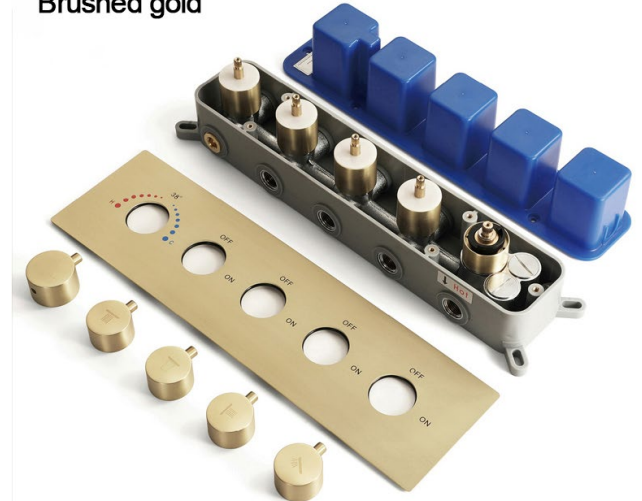

TOUCH PANEL CONTROLLED THERMOSTATIC RECESSED CEILING MOUNT SMART MUSICAL LED RAINFALL WATERFALL SHOWER SYSTEM WITH HAND SHOWER SPECIFICATIONS

- Shower Panel /Hose Material: 304 Stainless Steel
- Shower Head Size: 900*300 mm
- Shower Mixer Material: Brass
- Concealed Mixer Size: 465*130 mm
- Showerheads Install: Embedded Ceiling Mounted
- Concealed Mixer Install: Wall-Mounted
- LED Shower Head Functions: Rainfall, Waterfall, Water Column
- Water Pressure: 0.3 MPA
- Water Flow: 16L/min~28L/min
- Hand Shower/ Shower holder Material: Brass
- Shower Accessories Material: Brass
- LED Light: Need to Connect Power
- LED Light Color: 64 Color
- Shower Hose Length: 1.5M
- AC: 100-265V 50/60Hz

Touch Panel Control

- Turn On/Off Control
- MANUAL MODE**
Total 64 colors
- Auto mode setting**
- AUTO MODE**
Total 11 Auto mode
- Set the speed of color change, fast/slow

All dimensions and specifications are nominal and may vary. Use actual products for accuracy in critical situations.

Shower Mixer

All functions can be used at the same time.

Spin button change water flow size.

Thread have G 1/2" and NPT 1/2"

Spout

Hand Shower

Flow Rate: 2.0 GPM / 7.6 LPM

38°C
Thermostatic Control

Main body
Brass casting body

Embedded Depth: 60mm

Brushed gold

Product shown is only for installation display purpose

Shower Mixer Connections

Unit: mm

Cold water Hot water Mixer water