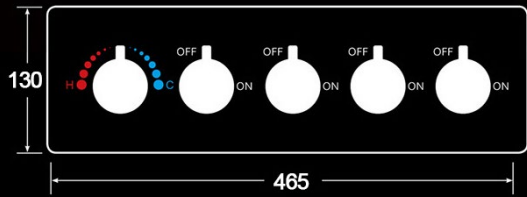

TOUCH PANEL CONTROLLED THERMOSTATIC RECESSED CEILING MOUNT SMART MUSICAL LED RAINFALL WATERFALL SHOWER SYSTEM WITH HAND SHOWER SPECIFICATIONS

- Shower Panel /Hose Material: 304 Stainless Steel
- Shower Head Size: 900*300 mm
- Shower Mixer Material: Brass
- Concealed Mixer Size: 465*130 mm
- Showerheads Install: Embedded Ceiling Mounted
- Concealed Mixer Install: Wall-Mounted
- LED Shower Head Functions: Rainfall, Waterfall, Water Column
- Water Pressure: 0.3 MPA
- Water Flow: 16L/min~28L/min
- Hand Shower/ Shower holder Material: Brass
- Shower Accessories Material: Brass
- LED Light: Need to Connect Power
- LED Light Color: 64 Color
- Shower Hose Length: 1.5M
- AC: 100-265V 50/60Hz

Touch Panel Control

- Turn On/Off Control
- MANUAL MODE**
Total 64 colors
- Auto mode setting**
- AUTO MODE**
Total 11 Auto mode
- Set the speed of color change, fast/slow

All dimensions and specifications are nominal and may vary. Use actual products for accuracy in critical situations.

Shower Mixer

All functions can be used at the same time.

Spin button change water flow size.

Thread have G 1/2" and NPT 1/2"

Spout

Hand Shower

Flow Rate: 2.0 GPM / 7.6 LPM

38°C
Thermostatic Control

Main body
Brass casting body

Embedded Depth: 60mm

Brushed gold

Product shown is only for installation display purpose

Shower Mixer Connections

Unit: mm

Cold water Hot water Mixer water