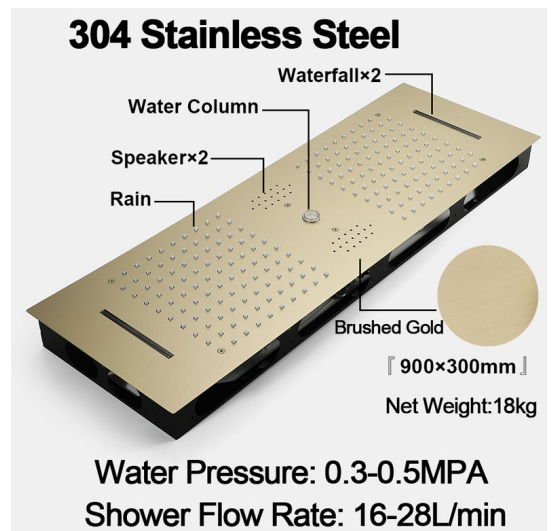

TOUCH PANEL CONTROLLED THERMOSTATIC RECESSED CEILING MOUNT SMART MUSICAL LED RAINFALL WATERFALL SHOWER SYSTEM WITH HAND SHOWER SPECIFICATIONS

- Shower Panel /Hose Material: 304 Stainless Steel
- Shower Head Size: 900*300 mm
- Shower Mixer Material: Brass
- Concealed Mixer Size: 465*130 mm
- Showerheads Install: Embedded Ceiling Mounted
- Concealed Mixer Install: Wall-Mounted
- LED Shower Head Functions: Rainfall, Waterfall, Water Column
- Water Pressure: 0.3 MPA
- Water Flow: 16L/min~28L/min
- Hand Shower/ Shower holder Material: Brass
- Shower Accessories Material: Brass
- LED Light: Need to Connect Power
- LED Light Color: 64 Color
- Shower Hose Length: 1.5M
- AC: 100-265V 50/60Hz

Touch Panel Control

- Turn On/Off Control
- MANUAL MODE**
Total 64 colors
- Auto mode setting**
- AUTO MODE**
Total 11 Auto mode
- Set the speed of color change, fast/slow

All dimensions and specifications are nominal and may vary. Use actual products for accuracy in critical situations.

Shower Mixer

All functions can be used at the same time.

Spin button change water flow size.

Thread have G 1/2" and NPT 1/2"

Spout

Hand Shower

Flow Rate: 2.0 GPM / 7.6 LPM

38°C
Thermostatic Control

Main body
Brass casting body

Embedded Depth: 60mm

Brushed gold

Product shown is only for installation display purpose

Shower Mixer Connections

Unit: mm

Cold water Hot water Mixer water