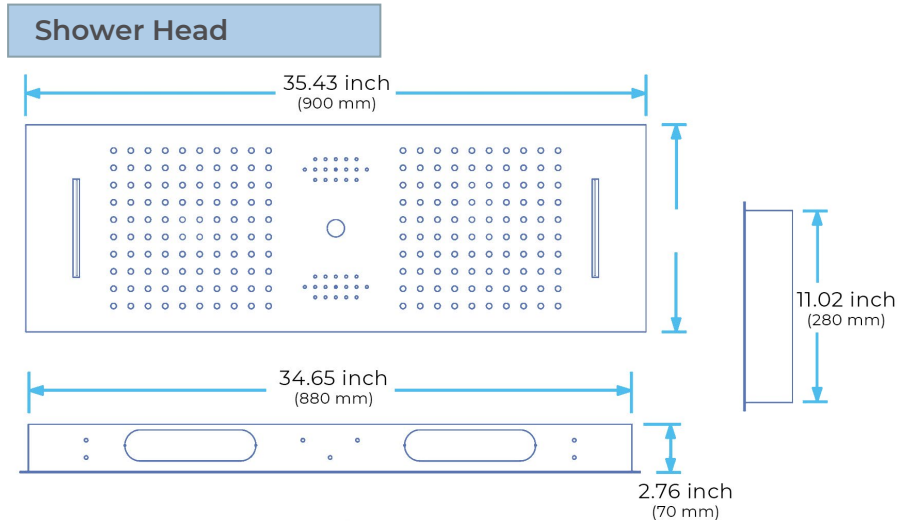

TOUCH PANEL CONTROLLED THERMOSTATIC RECESSED CEILING MOUNT SMART MUSICAL LED RAINFALL WATERFALL SHOWER SYSTEM WITH HAND SHOWER SPECIFICATIONS

- Shower Panel /Hose Material: 304 Stainless Steel
- Shower Head Size: 900*300 mm
- Shower Mixer Material: Brass
- Concealed Mixer Size: 465*130 mm
- Showerheads Install: Embedded Ceiling Mounted
- Concealed Mixer Install: Wall-Mounted
- LED Shower Head Functions: Rainfall, Waterfall, Water Column
- Water Pressure: 0.3 MPA
- Water Flow: 16L/min~28L/min
- Hand Shower/ Shower holder Material: Brass
- Shower Accessories Material: Brass
- LED Light: Need to Connect Power
- LED Light Color: 64 Color
- Shower Hose Length: 1.5M
- AC: 100-265V 50/60Hz

Touch Panel Control

- Turn On/Off Control
- MANUAL MODE**
Total 64 colors
- Auto mode setting**
- AUTO MODE**
Total 11 Auto mode
- Set the speed of color change, fast/slow

All dimensions and specifications are nominal and may vary. Use actual products for accuracy in critical situations.

Shower Mixer

All functions can be used at the same time.

Spin button change water flow size.

Thread have G 1/2" and NPT 1/2"

Spout

Hand Shower

Flow Rate: 2.0 GPM / 7.6 LPM

38°C
Thermostatic Control

Main body
Brass casting body

Embedded Depth: 60mm

Brushed gold

Product shown is only for installation display purpose

Shower Mixer Connections

Unit: mm

Cold water Hot water Mixer water