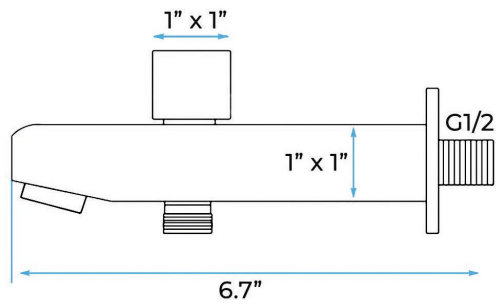

TOUCH PANEL CONTROLLED THERMOSTATIC RECESSED CEILING MOUNT SMART MUSICAL LED RAINFALL WATERFALL SHOWER SYSTEM WITH HAND SHOWER SPECIFICATIONS

- Shower Panel /Hose Material: 304 Stainless Steel
- Shower Head Size: 900*300 mm
- Shower Mixer Material: Brass
- Concealed Mixer Size: 465*130 mm
- Showerheads Install: Embedded Ceiling Mounted
- Concealed Mixer Install: Wall-Mounted
- LED Shower Head Functions: Rainfall, Waterfall, Water Column
- Water Pressure: 0.3 MPA
- Water Flow: 16L/min~28L/min
- Hand Shower/ Shower holder Material: Brass
- Shower Accessories Material: Brass
- LED Light: Need to Connect Power
- LED Light Color: 64 Color
- Shower Hose Length: 1.5M
- AC: 100-265V 50/60Hz

Shower Mixer

All functions can be used at the same time.

Spin button change water flow size.

Thread have G 1/2" and NPT 1/2"

Spout

Hand Shower

Flow Rate: 2.0 GPM / 7.6 LPM

38°C
Thermostatic Control

Main body
Brass casting body

Embedded Depth: 60mm

Brushed gold

Product shown is only for installation display purpose

Shower Mixer Connections

Unit: mm

Cold water Hot water Mixer water